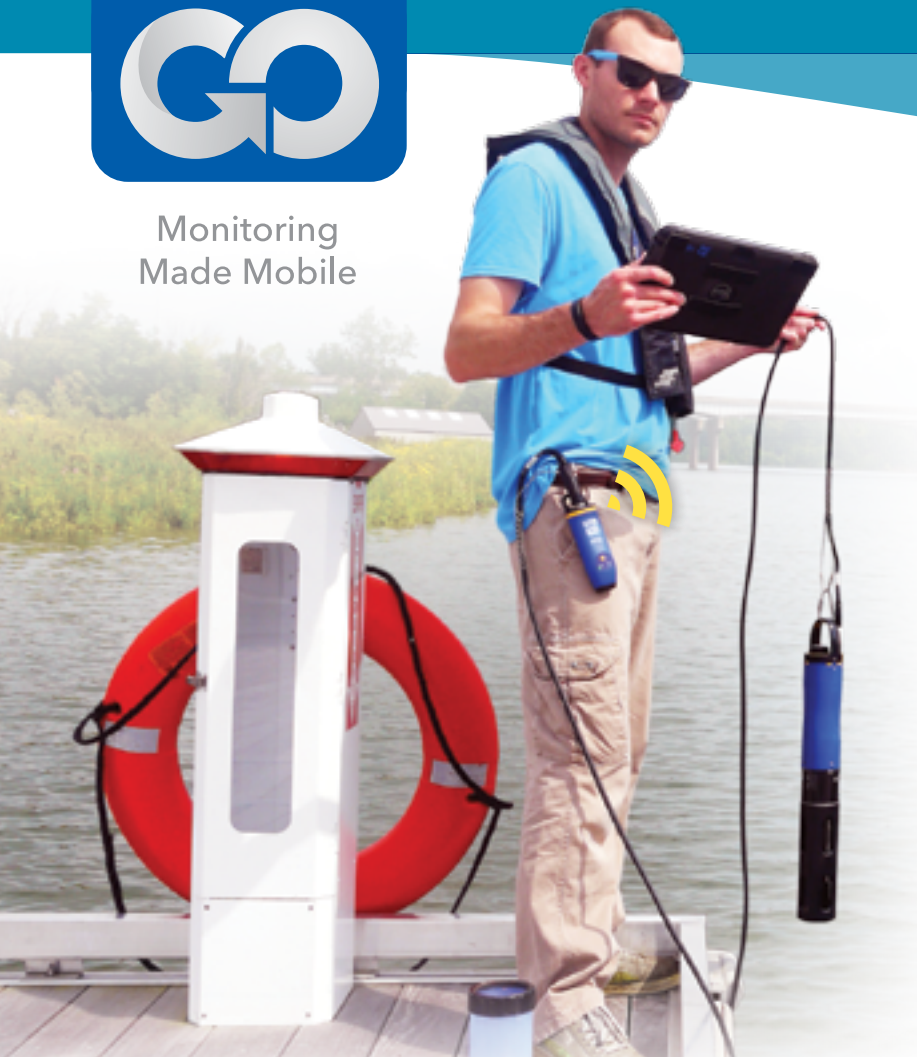

Monitoring
Made Mobile

Front