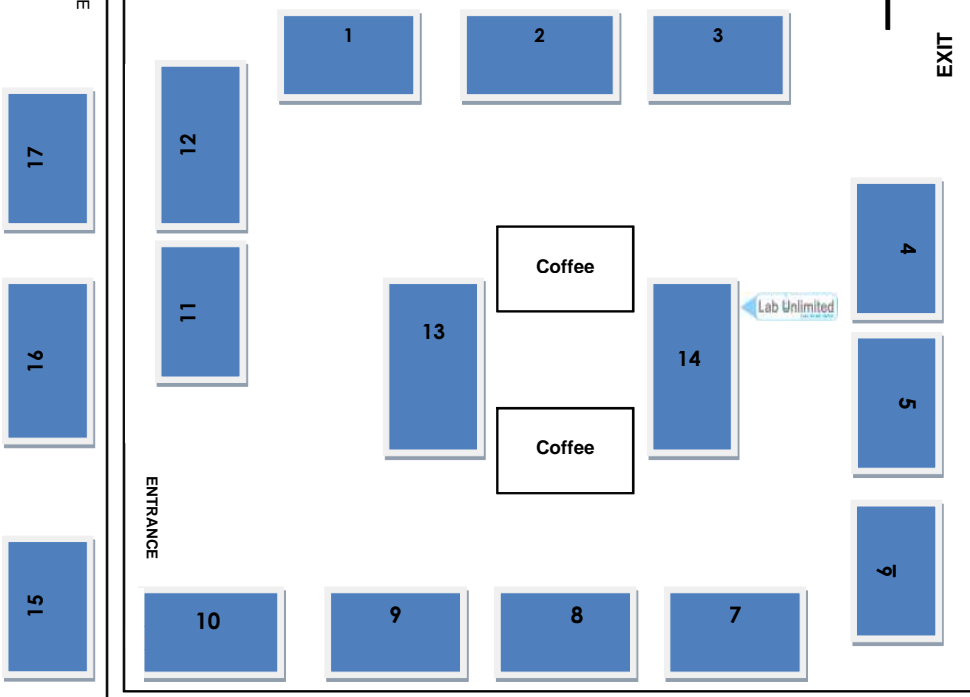

EXHIBITION HALL
TULLAMORE COURT

Entrance to
Conference Hall

ENTRANCE

EXIT

Registration Desk

Conference Centre
Lobby

Tel: +353 (0)1 4523432
E-mail: info@labunlimited.com
Web: www.labunlimited.com